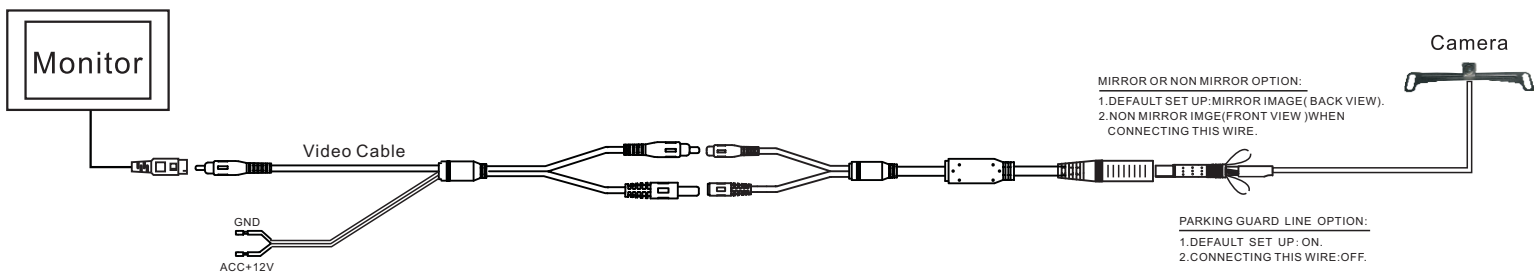

 <p><b>C1003S</b> Mini Lip Mount</p>	Current Consumption	MAX:50mA
	Sensor	CMD-III, 1 / 4 "
	Resolution (TV LINES)	420
	Minimum illumination	0.5 Lux
	Angle	150°
	Effective Pixels	648*488
	TV System	NTSC
	Video output	Full color video out: 1.0Vp-p 75 (ohm) load
	Working Voltage	DC9-16V
	Video Color	Full color
	Water Proof	IP67-IP68
	Operating Temperature	-30°C to +70°C
	Parking guard line	On or Off Switchable
	Image	Mirror, Non mirror Switchable

Installation Instruction

 <p><b>C1003S</b> Mini Lip Mount</p>	Current Consumption	MAX:50mA
	Sensor	CMD-III, 1 / 4 "
	Resolution (TV LINES)	420
	Minimum illumination	0.5 Lux
	Angle	150°
	Effective Pixels	648*488
	TV System	NTSC
	Video output	Full color video out: 1.0Vp-p 75 (ohm) load
	Working Voltage	DC9-16V
	Video Color	Full color
	Water Proof	IP67-IP68
	Operating Temperature	-30°C to +70°C
	Parking guard line	On or Off Switchable
	Image	Mirror, Non mirror Switchable